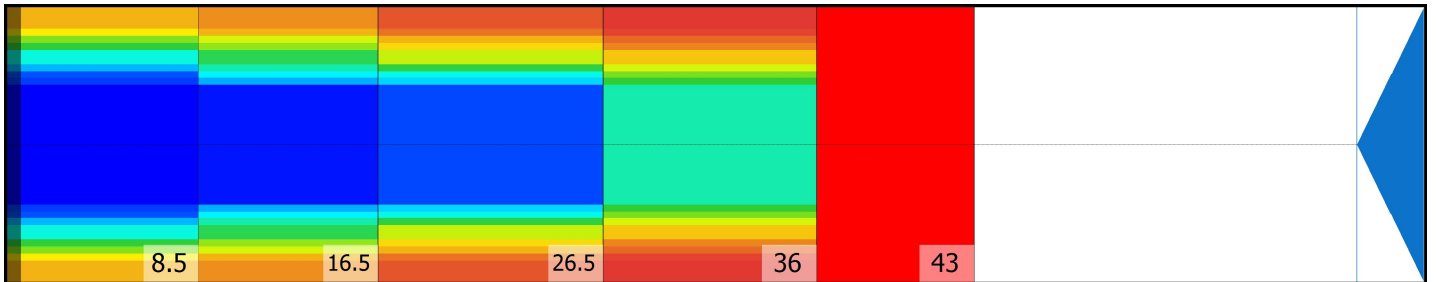

EMV 2023

Conditioner: Logic

Cleaner: MAX10

Zone Configuration

Cleaner Stop

Volume: 34.2

Mode: Clean and Condition

Speed: Max Clean

Start Cleaner Spray: 0 feet

Start Squeegee: 0 feet

Start Conditioning: 6 Inches

Split Pattern: No

Zone 1	Avg	Ratio	Zone 2	Avg	Ratio	Zone 3	Avg	Ratio	Zone 4	Avg	Ratio
Left	40.40	2.48 : 1	Left	30.40	3.22 : 1	Left	17.40	5.34 : 1	Left	9.80	6.63 : 1
Right	40.40	2.48 : 1	Right	30.40	3.22 : 1	Right	17.40	5.34 : 1	Right	9.80	6.63 : 1
Center	100.00		Center	98.00		Center	93.00		Center	65.00	

Zone 5	Avg	Ratio
Left	0.00	1.00 : 1
Right	0.00	1.00 : 1
Center	0.00	

Volume by Board