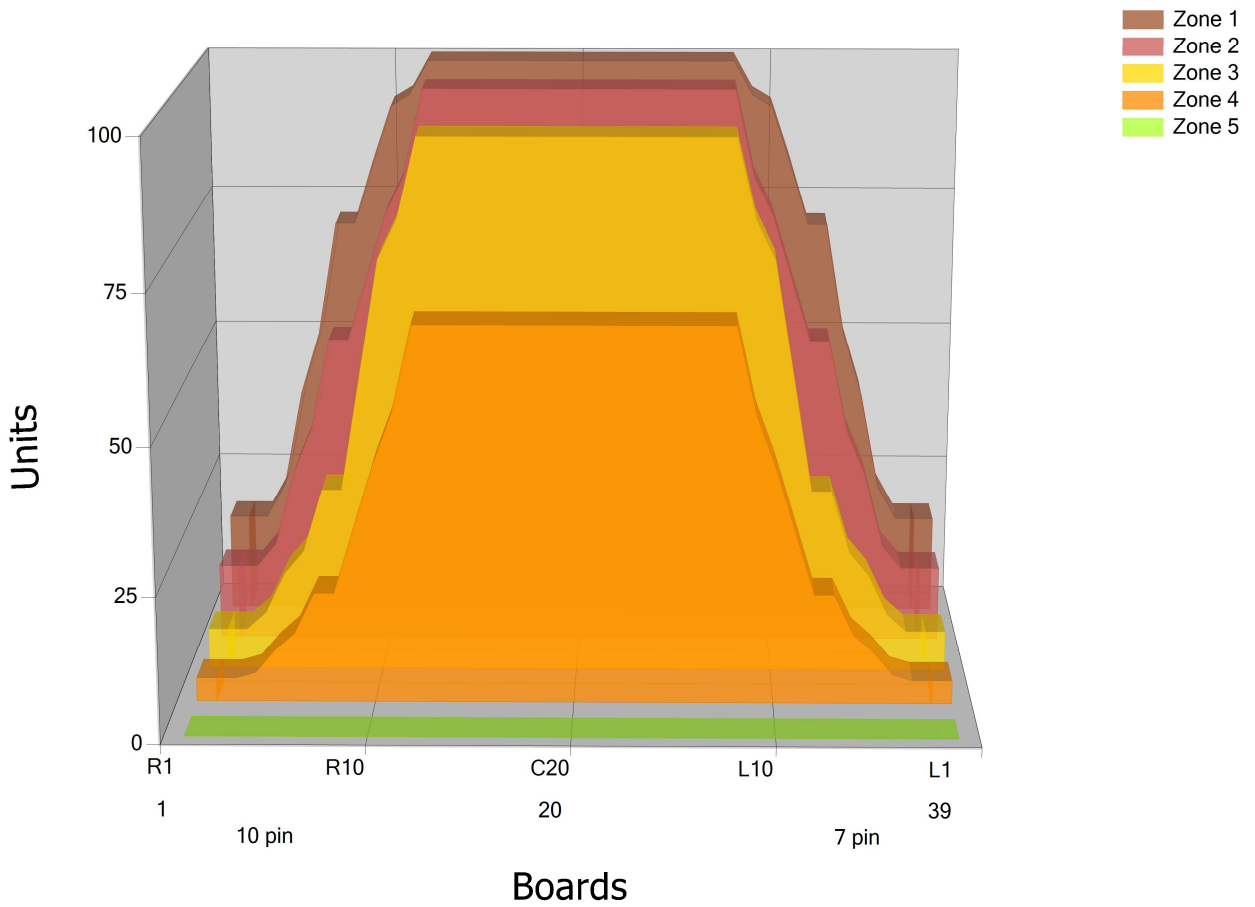

EMV 2023

Conditioner: Logic

Cleaner: MAX10

Zone Configuration

Cleaner Stop

Volume: 34.2

Mode: Clean and Condition

Speed: Max Clean

Start Cleaner Spray: 0 feet

Start Squeegee: 0 feet

Start Conditioning: 6 Inches

Split Pattern: No

Zone 1	Avg	Ratio	Zone 2	Avg	Ratio	Zone 3	Avg	Ratio	Zone 4	Avg	Ratio
Left	40.40	2.48 : 1	Left	30.40	3.22 : 1	Left	17.40	5.34 : 1	Left	9.80	6.63 : 1
Right	40.40	2.48 : 1	Right	30.40	3.22 : 1	Right	17.40	5.34 : 1	Right	9.80	6.63 : 1
Center	100.00		Center	98.00		Center	93.00		Center	65.00	

Zone 5	Avg	Ratio
Left	0.00	1.00 : 1
Right	0.00	1.00 : 1
Center	0.00	

Volume by Board